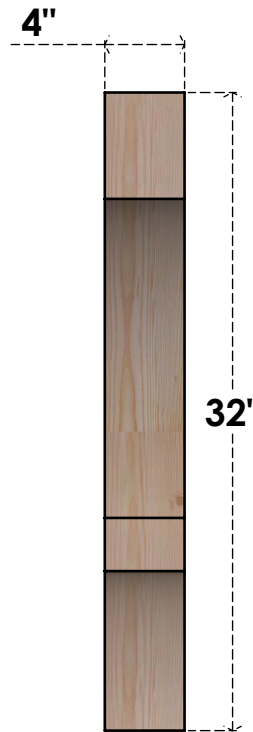

BRC04X26X32BOA00RDF

4"W X 26"D X 32"H BALBOA ROUGH SAWN BRACE, DOUGLAS FIR

SIDE

FRONT

EKENA MILLWORK
 2300 WEST MAIN ST.
 CLARKSVILLE, TX 75426
 TOLL FREE: 866-607-0453
 WWW.EKENAMILLWORK.COM

NOTES

1. INSTALLATION TO BE COMPLETED IN ACCORDANCE WITH MANUFACTURER'S SPECIFICATIONS.
2. DRAWING MAY NOT BE TO SCALE
3. THIS DRAWING IS INTENDED FOR DESIGN AND PLANNING PURPOSES ONLY.
4. ALL INFORMATION CONTAINED HEREIN WAS CURRENT AT THE TIME OF DEVELOPMENT BUT MUST BE REVIEWED AND APPROVED BY THE PRODUCT MANUFACTURER TO BE CONSIDERED ACCURATE.
5. PRODUCTS ARE NOT KILN DRIED. THIS ITEM IS UNIQUE AND WILL CONTAIN THE NATURAL VARIATIONS THAT THE WOOD SPECIES OFFERS. THIS MAY RESULT IN VARIATIONS UP TO 1/4"