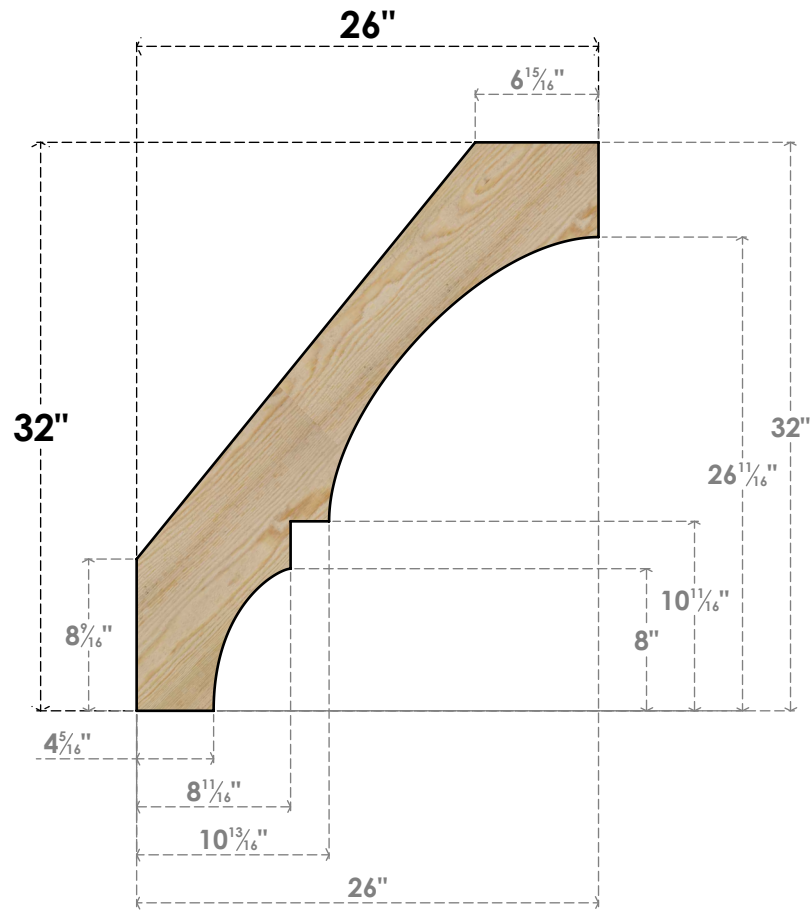

BRC04X26X32BOA00RDF

4"W X 26"D X 32"H BALBOA ROUGH SAWN BRACE, DOUGLAS FIR

SIDE

FRONT

EKENA MILLWORK
 2300 WEST MAIN ST.
 CLARKSVILLE, TX 75426
 TOLL FREE: 866-607-0453
 WWW.EKENAMILLWORK.COM

NOTES

1. INSTALLATION TO BE COMPLETED IN ACCORDANCE WITH MANUFACTURER'S SPECIFICATIONS.
2. DRAWING MAY NOT BE TO SCALE
3. THIS DRAWING IS INTENDED FOR DESIGN AND PLANNING PURPOSES ONLY.
4. ALL INFORMATION CONTAINED HEREIN WAS CURRENT AT THE TIME OF DEVELOPMENT BUT MUST BE REVIEWED AND APPROVED BY THE PRODUCT MANUFACTURER TO BE CONSIDERED ACCURATE.
5. PRODUCTS ARE NOT KILN DRIED. THIS ITEM IS UNIQUE AND WILL CONTAIN THE NATURAL VARIATIONS THAT THE WOOD SPECIES OFFERS. THIS MAY RESULT IN VARIATIONS UP TO 1/4"